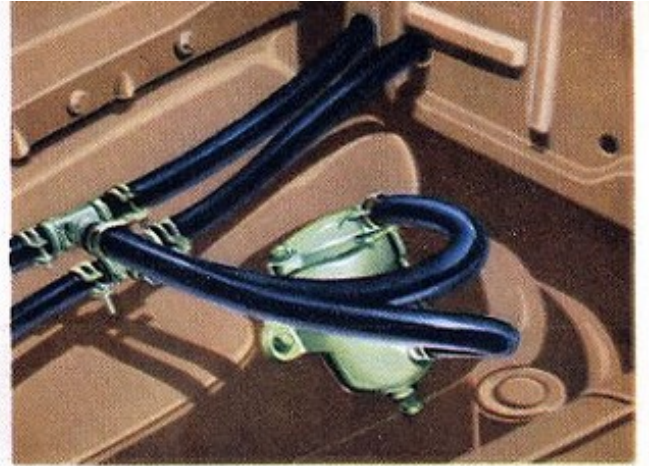

COOLING SYSTEM FILTER AND WATER CONDITIONER

A practical, simple, chemically activated filter. Keeps radiator, heater, and engine clean and free of lime, rust, and scale. Assures proper, unrestricted circulation of coolant at all times, helps maintain engine operating efficiency. Eliminates need for rust inhibitors or cleaning compounds.