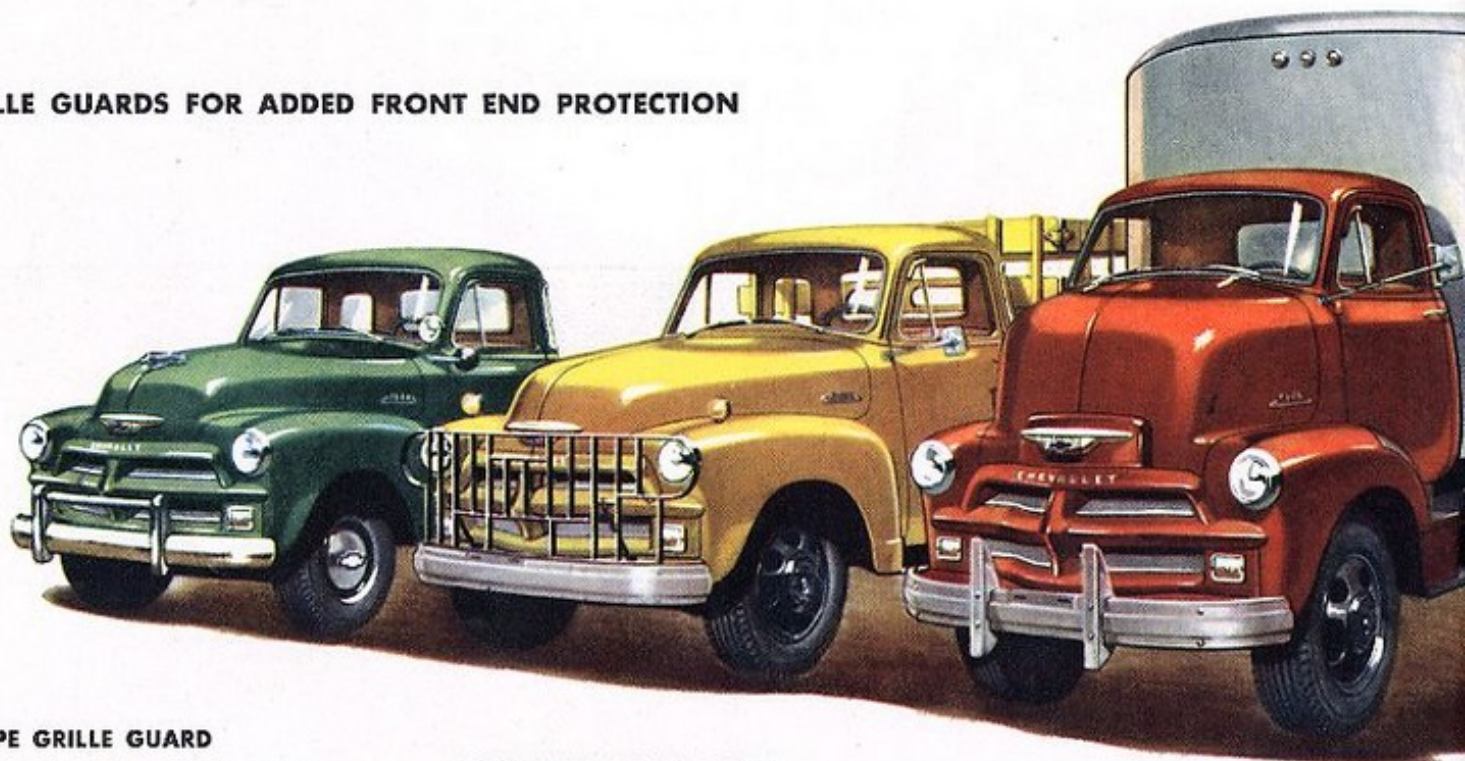

GRILLE GUARDS FOR ADDED FRONT END PROTECTION

RAIL TYPE GRILLE GUARD

For commercial vehicle models equipped with curved bumpers. Attractive in design, and rugged in use. Helps prevent bumper locking, protects grille, front fenders and sheet metal.

BRUSH TYPE GRILLE GUARD

For channel type bumpers. Protects entire front end from headlamp to headlamp. Saves repair dollars and reduces off-the-road time. Has unusual strength and durability; constructed of heavy, welded spring steel strips.

BUMPER UPRIGHT GRILLE GUARD

Projects 9 inches above bumper to protect grille from trucks with rear bumpers, and 4½ below bumper to prevent passenger car bumpers from sliding underneath.