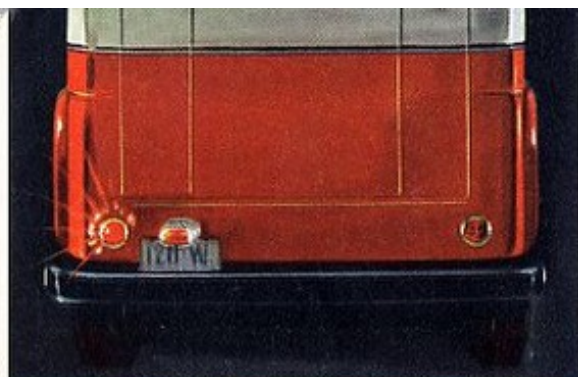

SPECIAL CUSTOM-BUILT TRUCK RADIO AND ANTENNA

A powerful six-tube (with rectifier), superheterodyne long-range performance radio with a large size alinco permanent magnet-type speaker. Automatic volume control; three-position tone control; and fine, sharp manual tuning. Complete with a chromed super-sensitive all brass antenna. A custom built, specially designed truck radio for long, hard use.

SEAT COVERS PROLONG CAB SEAT LIFE

Durable and practical tailor-made covers for Chevrolet trucks and commercial vehicles. Fabric illustrated is multi-color stripe fiber. A multi-color plaid plastic seat cover is also available. Both are cool, smooth, and easy to clean.

DIRECTION SIGNALS FOR ADDED DRIVING SAFETY

Single- or double-face front lamps with bracket-mounted rear lamps.
All styles are self-cancelling and comply with state legal requirements.

FLUSH MOUNTED DIRECTION SIGNALS