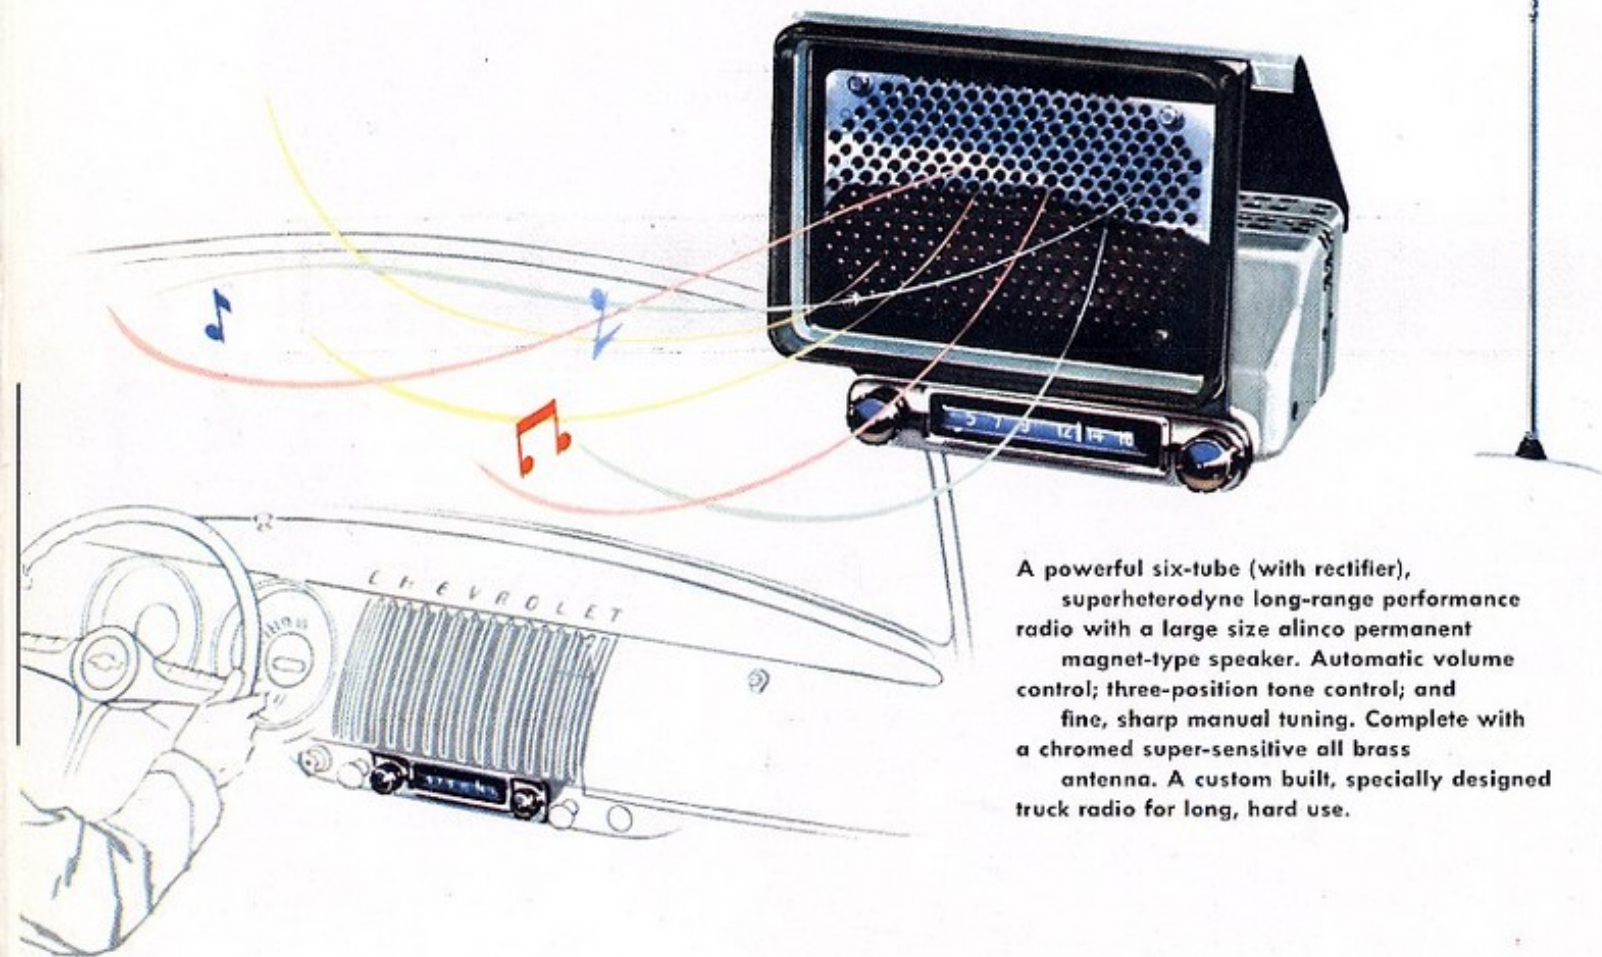

SPECIAL CUSTOM-BUILT TRUCK RADIO AND ANTENNA

A powerful six-tube (with rectifier), superheterodyne long-range performance radio with a large size alinco permanent magnet-type speaker. Automatic volume control; three-position tone control; and fine, sharp manual tuning. Complete with a chromed super-sensitive all brass antenna. A custom built, specially designed truck radio for long, hard use.