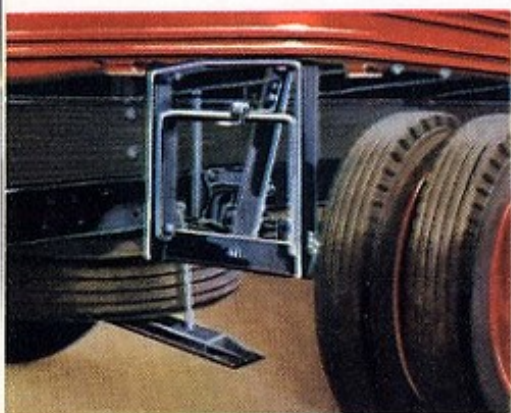

CONVENIENT BUMPER STEP—FOR ALL TYPES OF PLATFORM TRUCKS

This safe and sensible accessory
pays for itself in time-saving alone
... and increases the safety of
loading and unloading operations.
Made of sturdy steel, it can be quickly
and easily folded out of the way
when not in use.