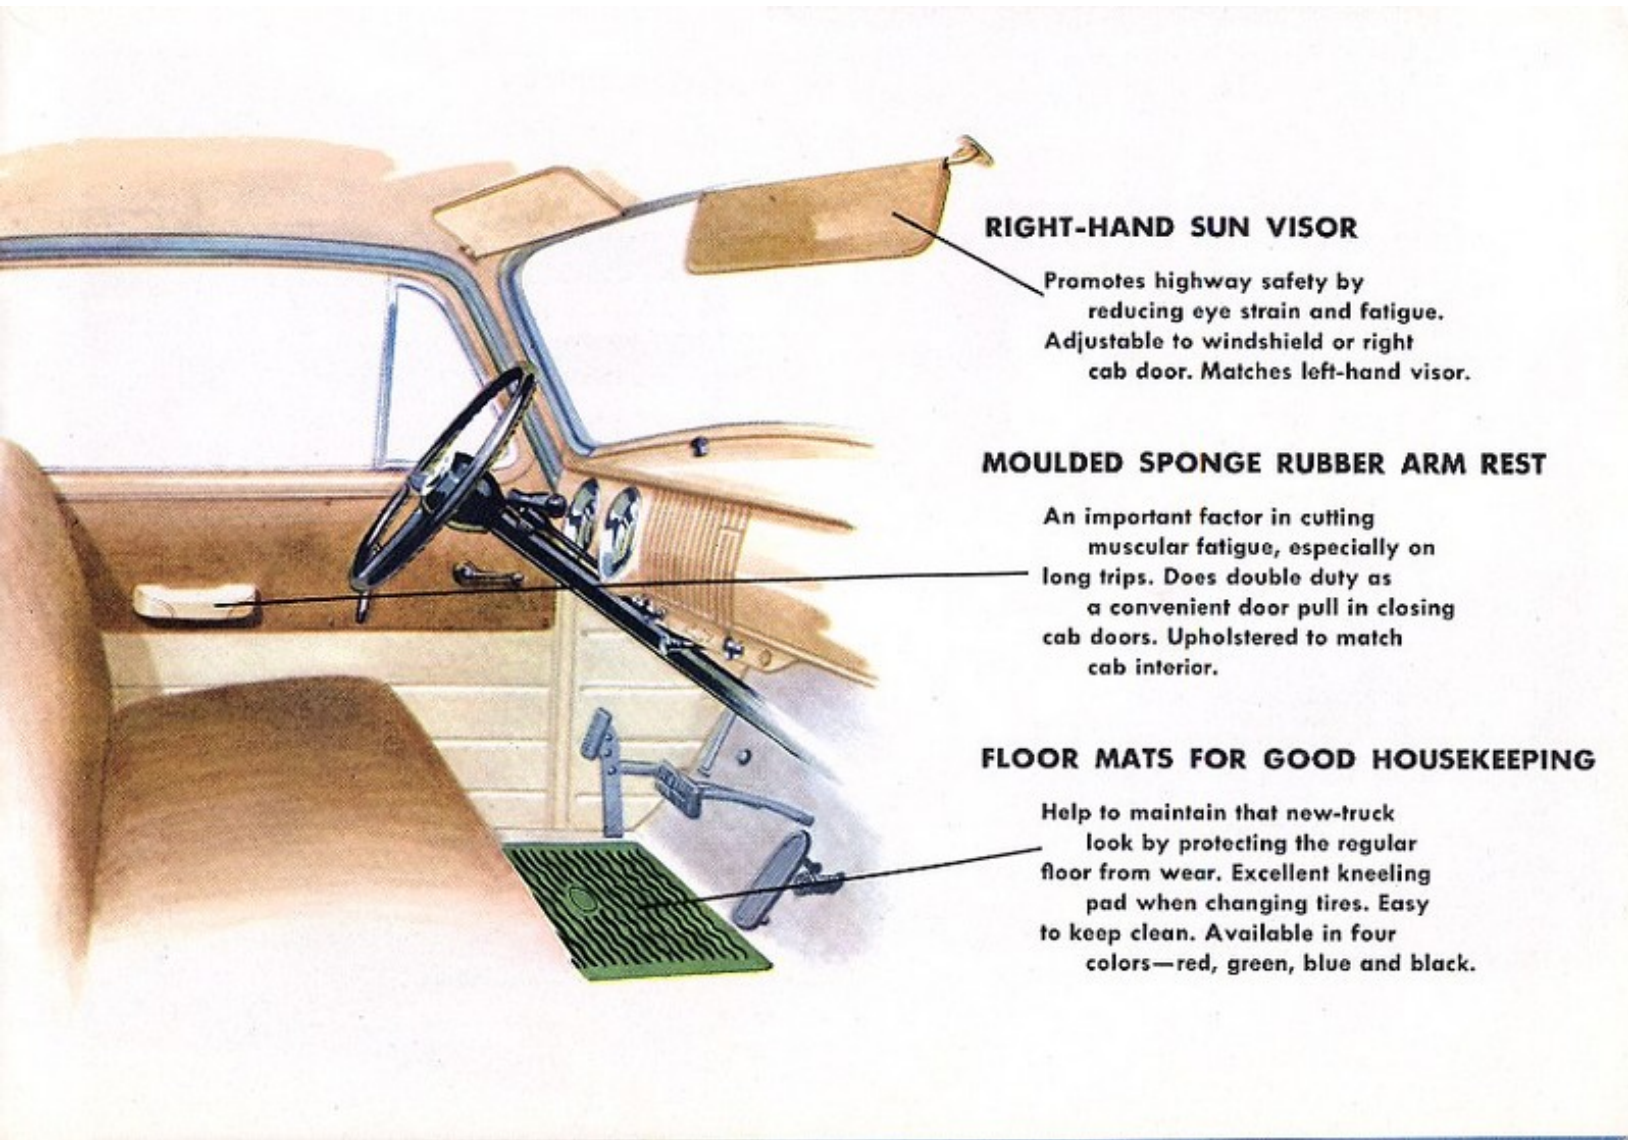

RIGHT-HAND SUN VISOR

Promotes highway safety by reducing eye strain and fatigue. Adjustable to windshield or right cab door. Matches left-hand visor.

MOULDED SPONGE RUBBER ARM REST

An important factor in cutting muscular fatigue, especially on long trips. Does double duty as a convenient door pull in closing cab doors. Upholstered to match cab interior.

FLOOR MATS FOR GOOD HOUSEKEEPING

Help to maintain that new-truck look by protecting the regular floor from wear. Excellent kneeling pad when changing tires. Easy to keep clean. Available in four colors—red, green, blue and black.