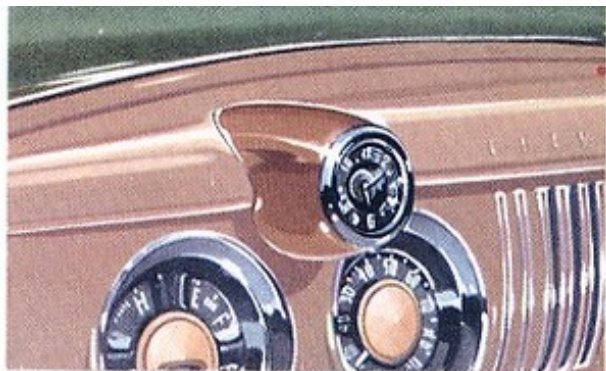

FLOOR MATS FOR GOOD HOUSEKEEPING

Help to maintain that new-truck look by protecting the regular floor from wear. Excellent kneeling pad when changing tires. Easy to keep clean. Available in four colors—red, green, blue and black.

TRUCK CLOCK AND HOUSING

A hand-wound dependable jeweled movement clock, styled to harmonize with the other instruments. Dial face is illuminated when lights are turned on. A valuable convenience in logging runs and trip schedules.