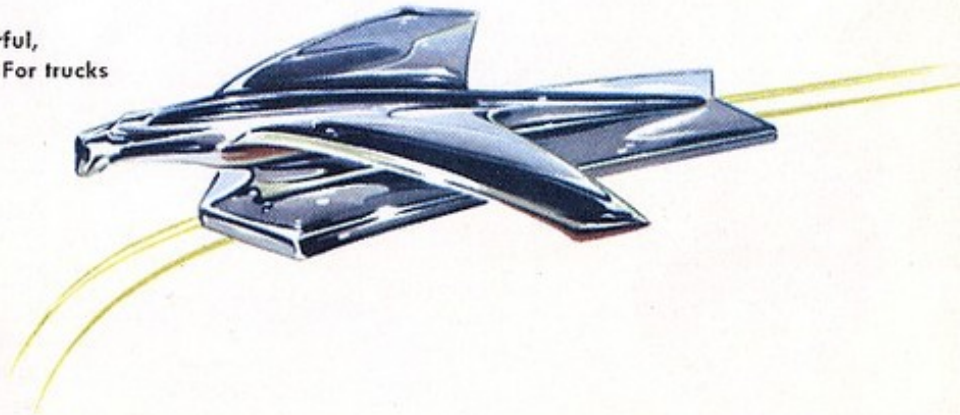

DISTINCTIVE HOOD ORNAMENT

Adds to that sleek, powerful, graceful appearance. For trucks and commercial vehicles.