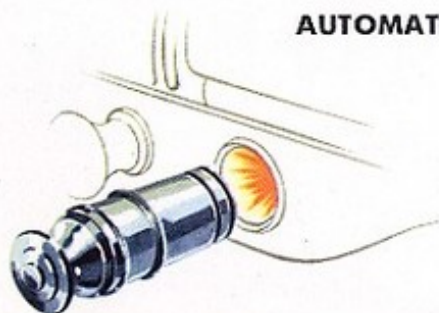

TRUCK CLOCK AND HOUSING

A hand-wound dependable jeweled movement clock, styled to harmonize with the other instruments. Dial face is illuminated when lights are turned on. A valuable convenience in logging runs and trip schedules.

DISTINCTIVE HOOD ORNAMENT

Adds to that sleek, powerful, graceful appearance. For trucks and commercial vehicles.

MATCHING HIGH NOTE HORN UNIT

Matched to the standard low note production horn, provides a stronger, more effective warning signal that can be heard above traffic noises.

AUTOMATIC ILLUMINATED CIGARETTE LIGHTER

An automatic release cigarette lighter for smokers' convenience, with lighted well to aid replacing the lighter at night.

STAINLESS STEEL WHEEL COVER

A full-wheel cover for all commercial vehicles, equipped with 16-inch wheels.

ELECTRIC SHAVER FOR PERSONAL CONVENIENCE

Plugs in cigarette lighter socket for that quick shave when on the road. Famous five-contour Remington electric razor for 6-volt D.C. or 110-volt A.C.—D.C.

TOOL KIT WITH THOSE MOST WANTED TOOLS