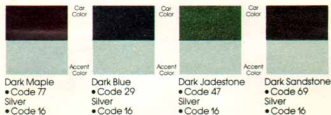

Regal Sport Coupe Decor Package Colors (Code Y44) available on Regal Sport Coupe model. Includes special Designers' Accent Paint, black headlamp trim, black tail lamp trim, black painted grille, turbine wheels (4), wide bright center rocker panel moldings and sport steering wheel.