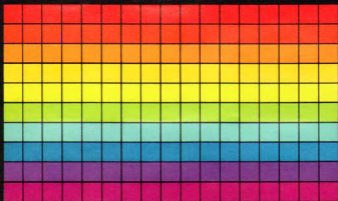

# EXTERIOR COLORS 1981

**BULICK**

# 1981 BUICK EXTERIOR COLORS

Available on all models

White  
• Code 11

Silver\*  
• Code 16

Black  
• Code 19

Light Blue\*  
• Code 21

Dark Blue\*  
• Code 29

Light Sandstone  
• Code 63

White • Code 11A (all series)

Silver • Code 15A (all series)

Black • Code 19A (all series)

Dark Blue • Code 29A (all series)

Light Jadestone • Code 45A (all series except Skylark)

Gold • Code 53A (Skylark only) • Code 55A (all other series)