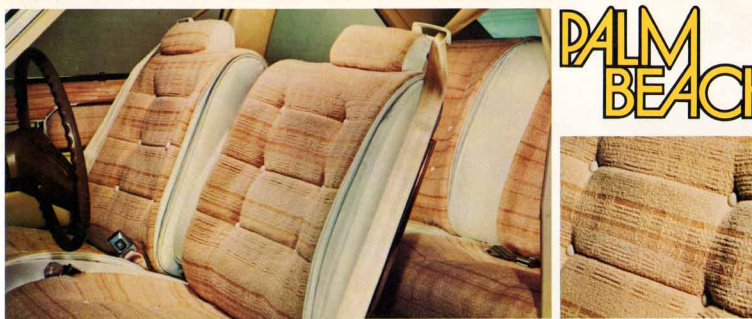

PALM BEACH

INTERIOR ELEGANCE

- LeSabre Limited Trim Design with Palm Beach Cloth on 55-45 Seats in Yellow Beige, Sales Code 964.
- Special Door Trim with Wood Grain Applique.
- Longer Pile Carpet.
- Special Wood Grain Applique on Instrument Panel and Steering Wheel.
- Palm Beach Logo on Instrument Panel.
- Custom Seat Belts.