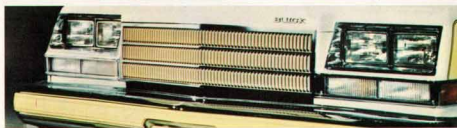

EXTERIOR DISTINCTION

- Designers' Accent Paint Treatment (with Car Color Code 11 and Accent Paint Yellow Beige.)
- Yellow Beige Door Handle Inserts.
- Yellow Beige Center Pillar Applique.
- Lower Body Side and Fender Molding with Yellow Beige Accent Color.
- "Palm Beach" Logo on Center Pillar.
- Bumper Rub Stripes Yellow Beige.
- Gold Body Side Stripe.
- Side of Grille Bars Yellow Beige.
- Custom Wheel Covers (4) (WG2).
- White Sport Mirrors (D68).
- Window Frame Scalp Molding (B90).
- Belt Reveal Molding (B85).